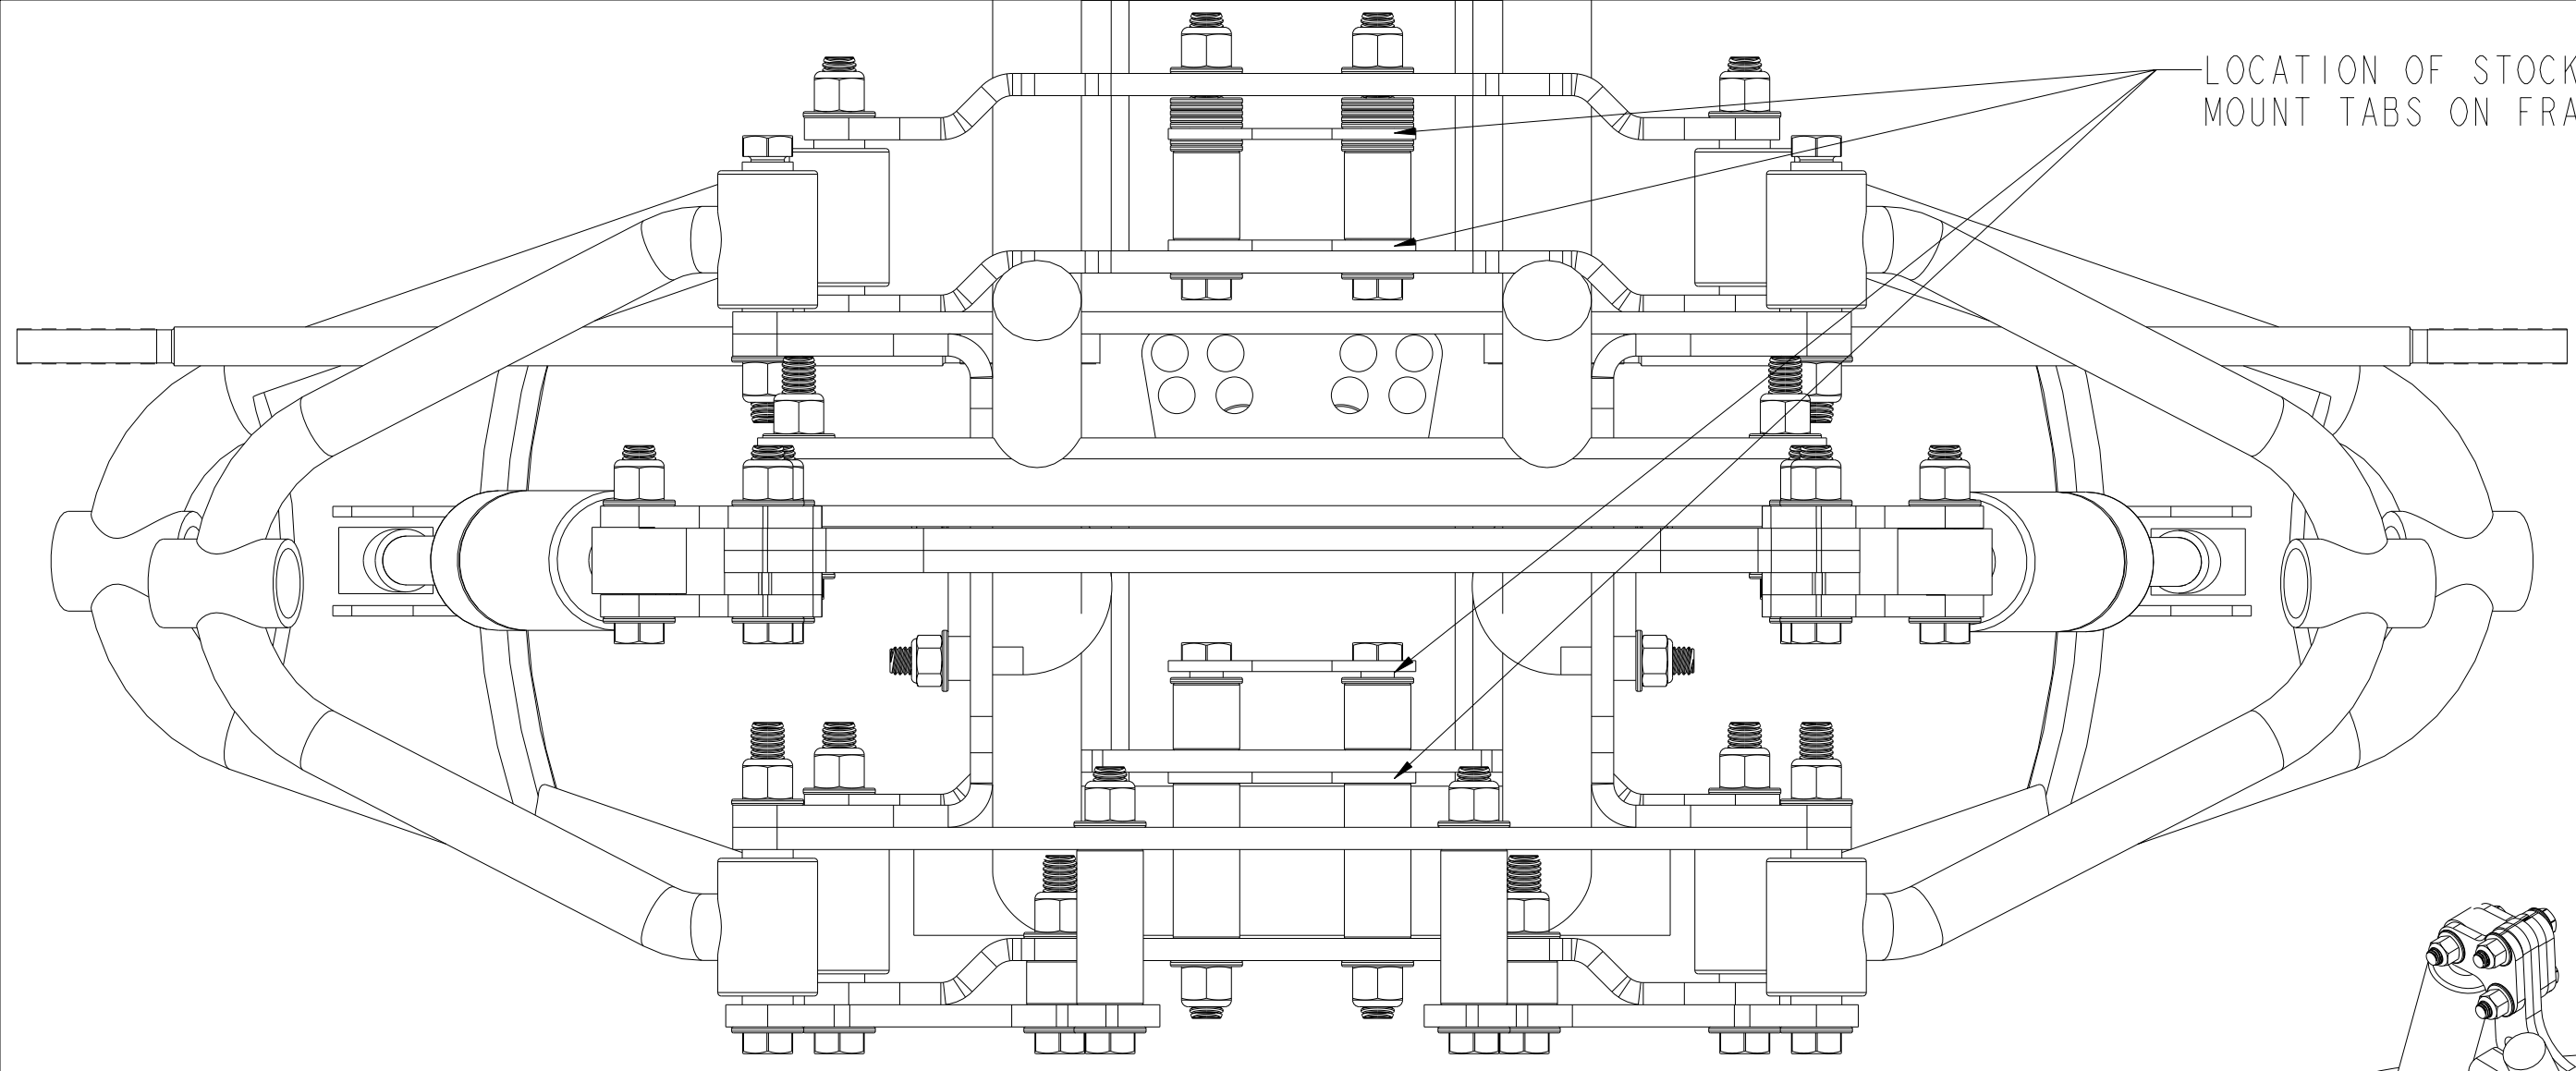

LOCATION OF STOCK A-ARM
MOUNT TABS ON FRAME

VIEW
FROM
FRONT

VIEW
FROM
REAR