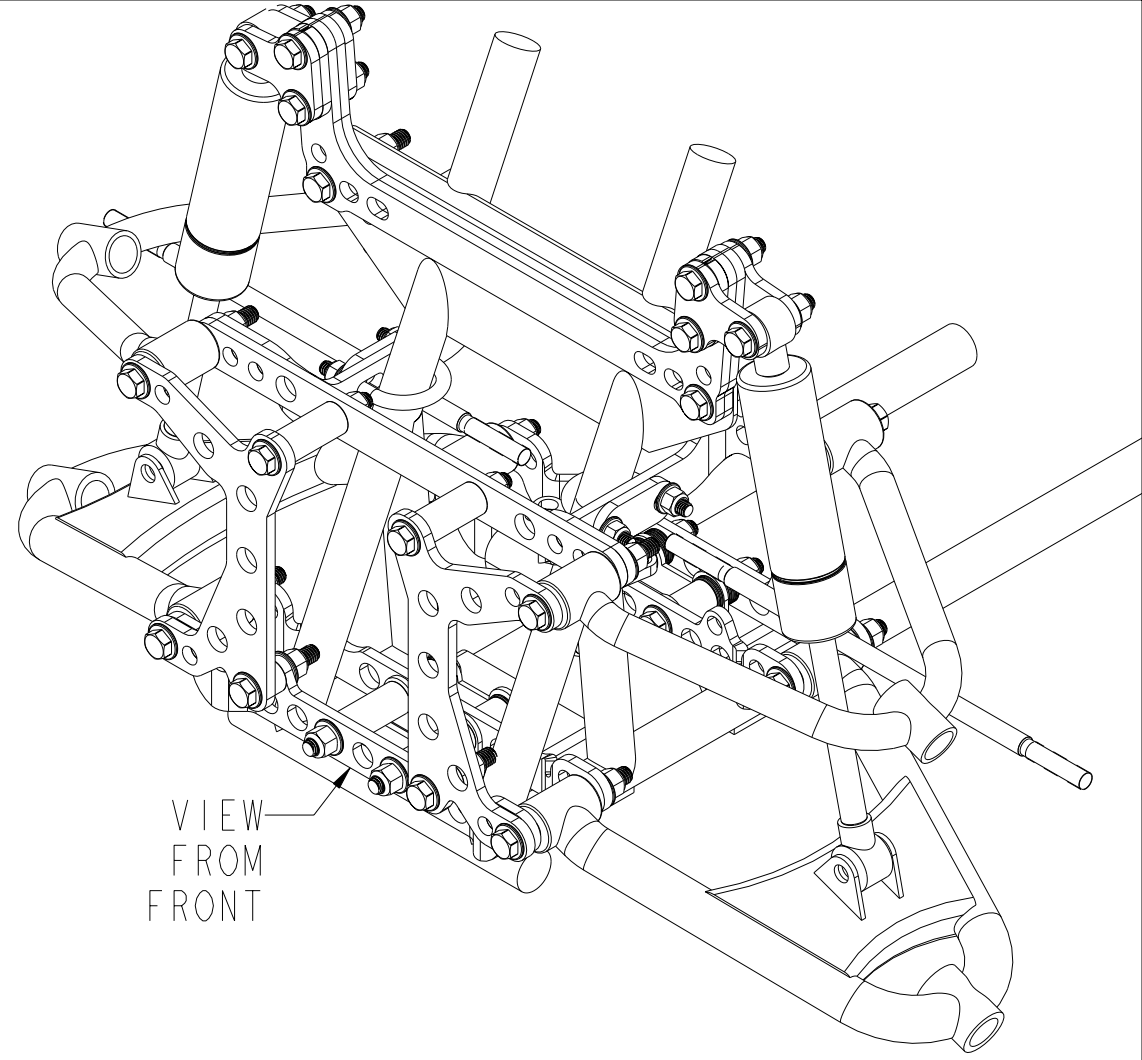

LOCATION OF STOCK A-ARM  
MOUNT TABS ON FRAME

VIEW  
FROM  
FRONT

VIEW  
FROM  
REAR