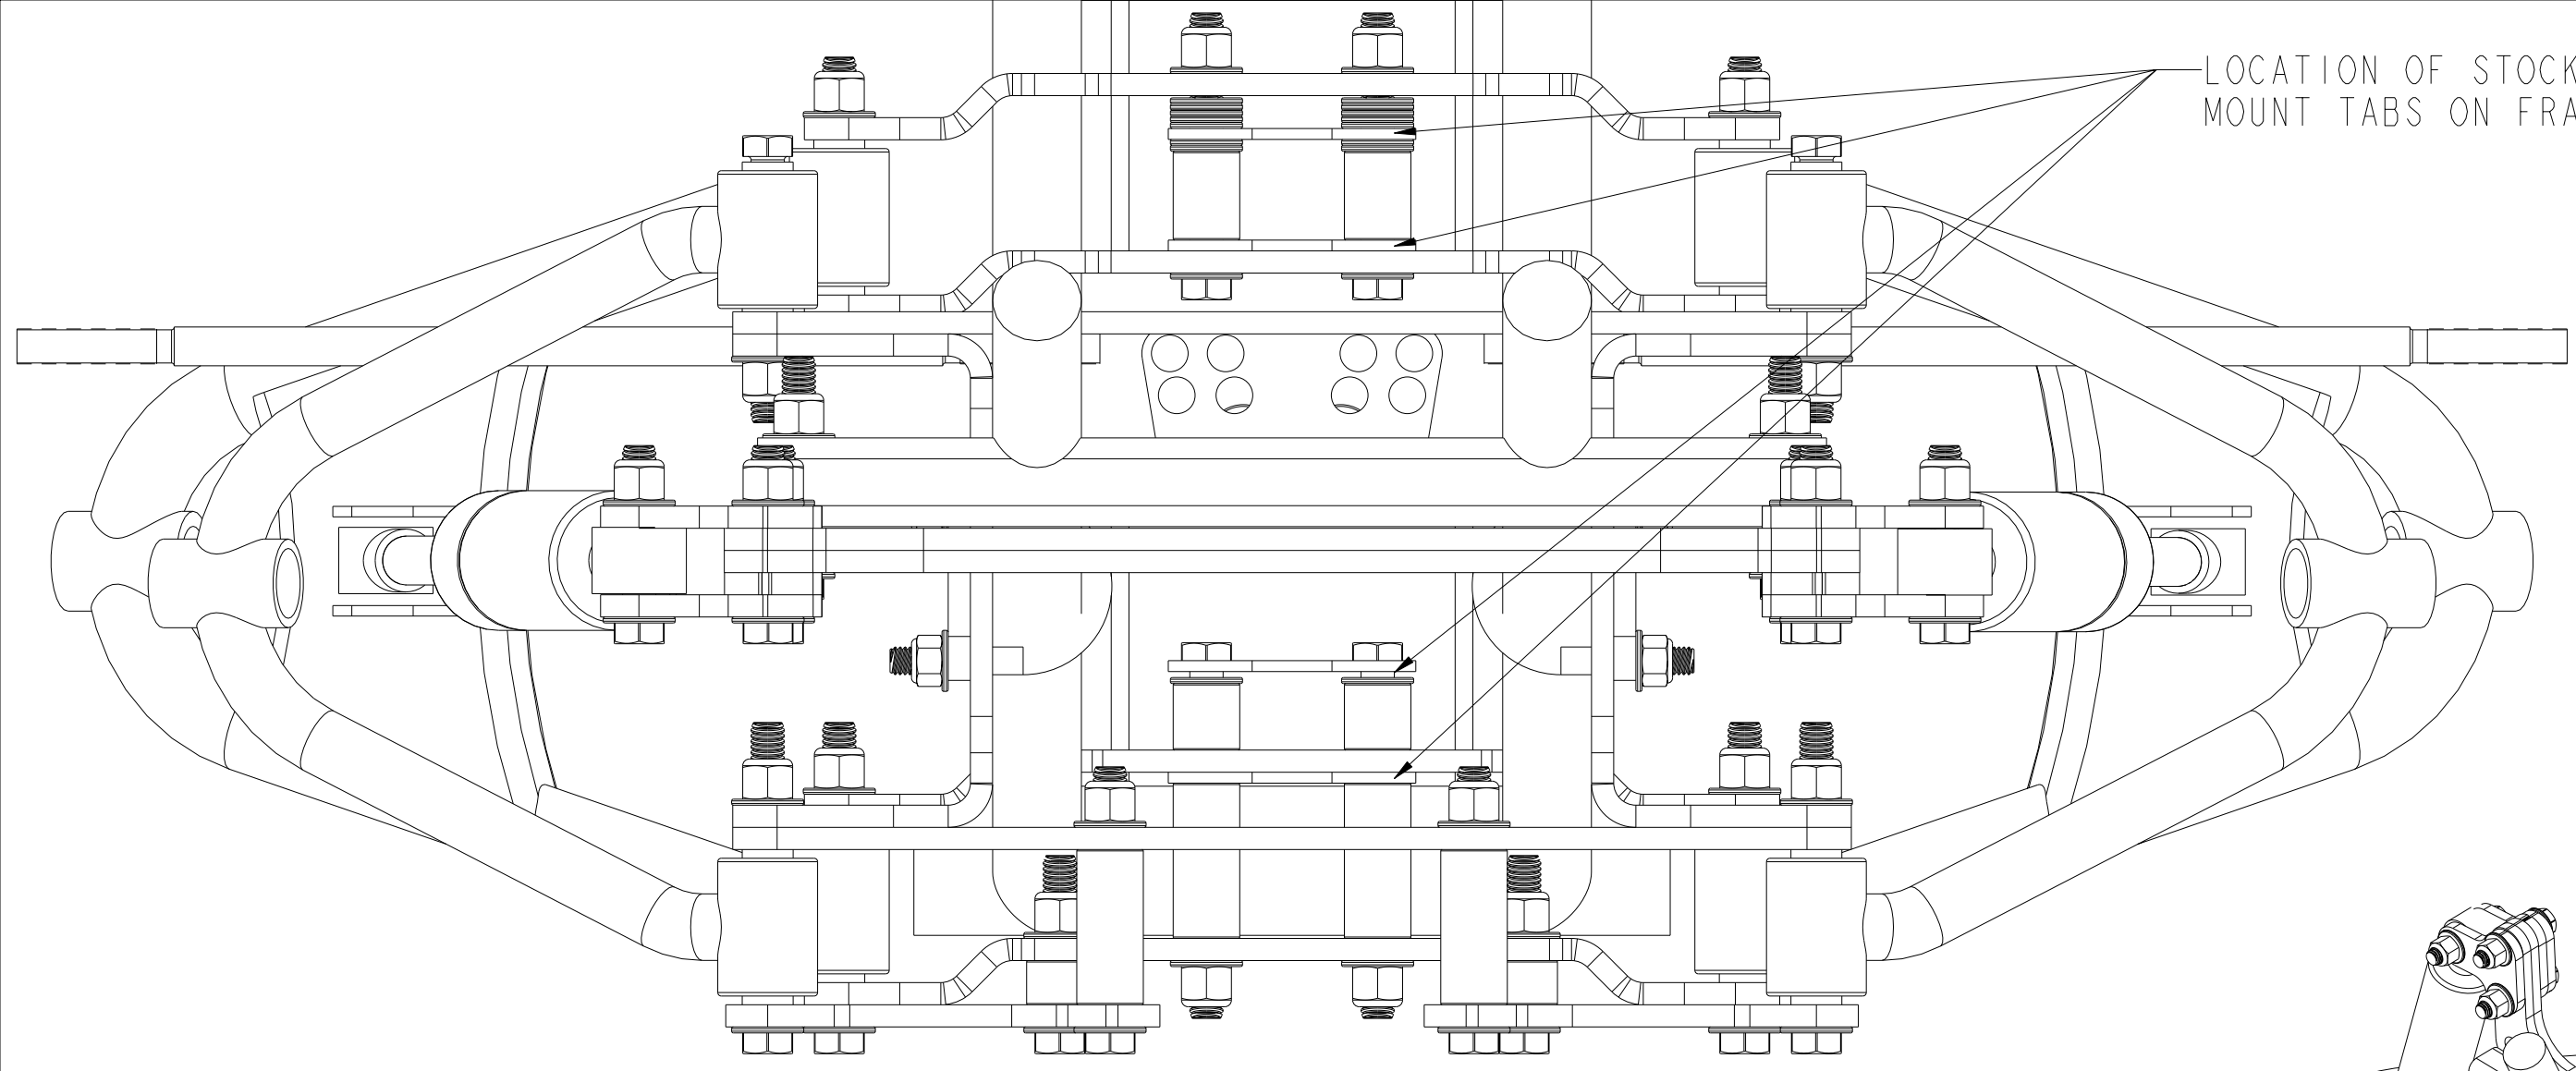

LOCATION OF STOCK A-ARM  
MOUNT TABS ON FRAME

VIEW  
FROM  
FRONT

VIEW  
FROM  
REAR