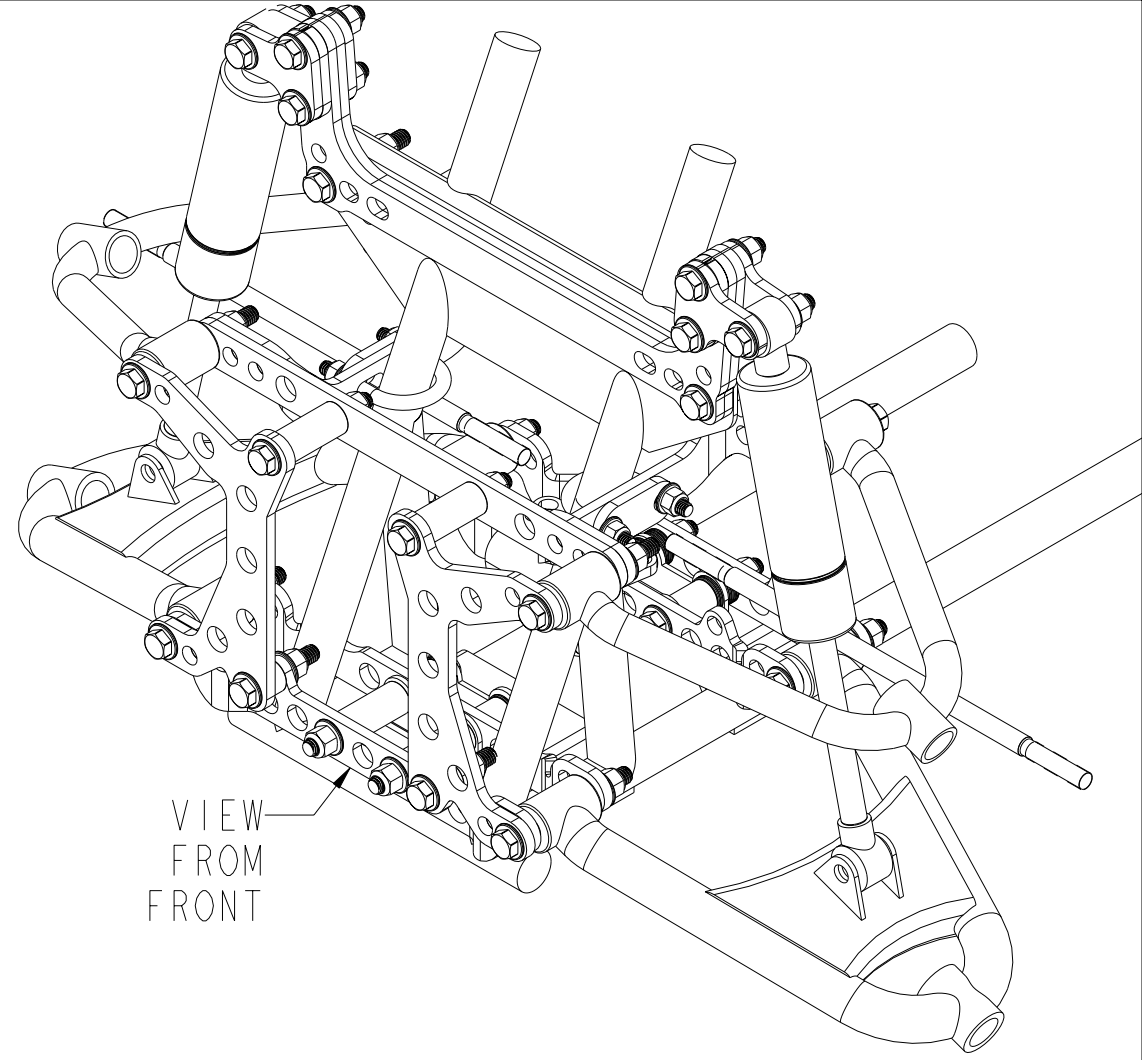

LOCATION OF STOCK A-ARM
MOUNT TABS ON FRAME

VIEW
FROM
FRONT

VIEW
FROM
REAR